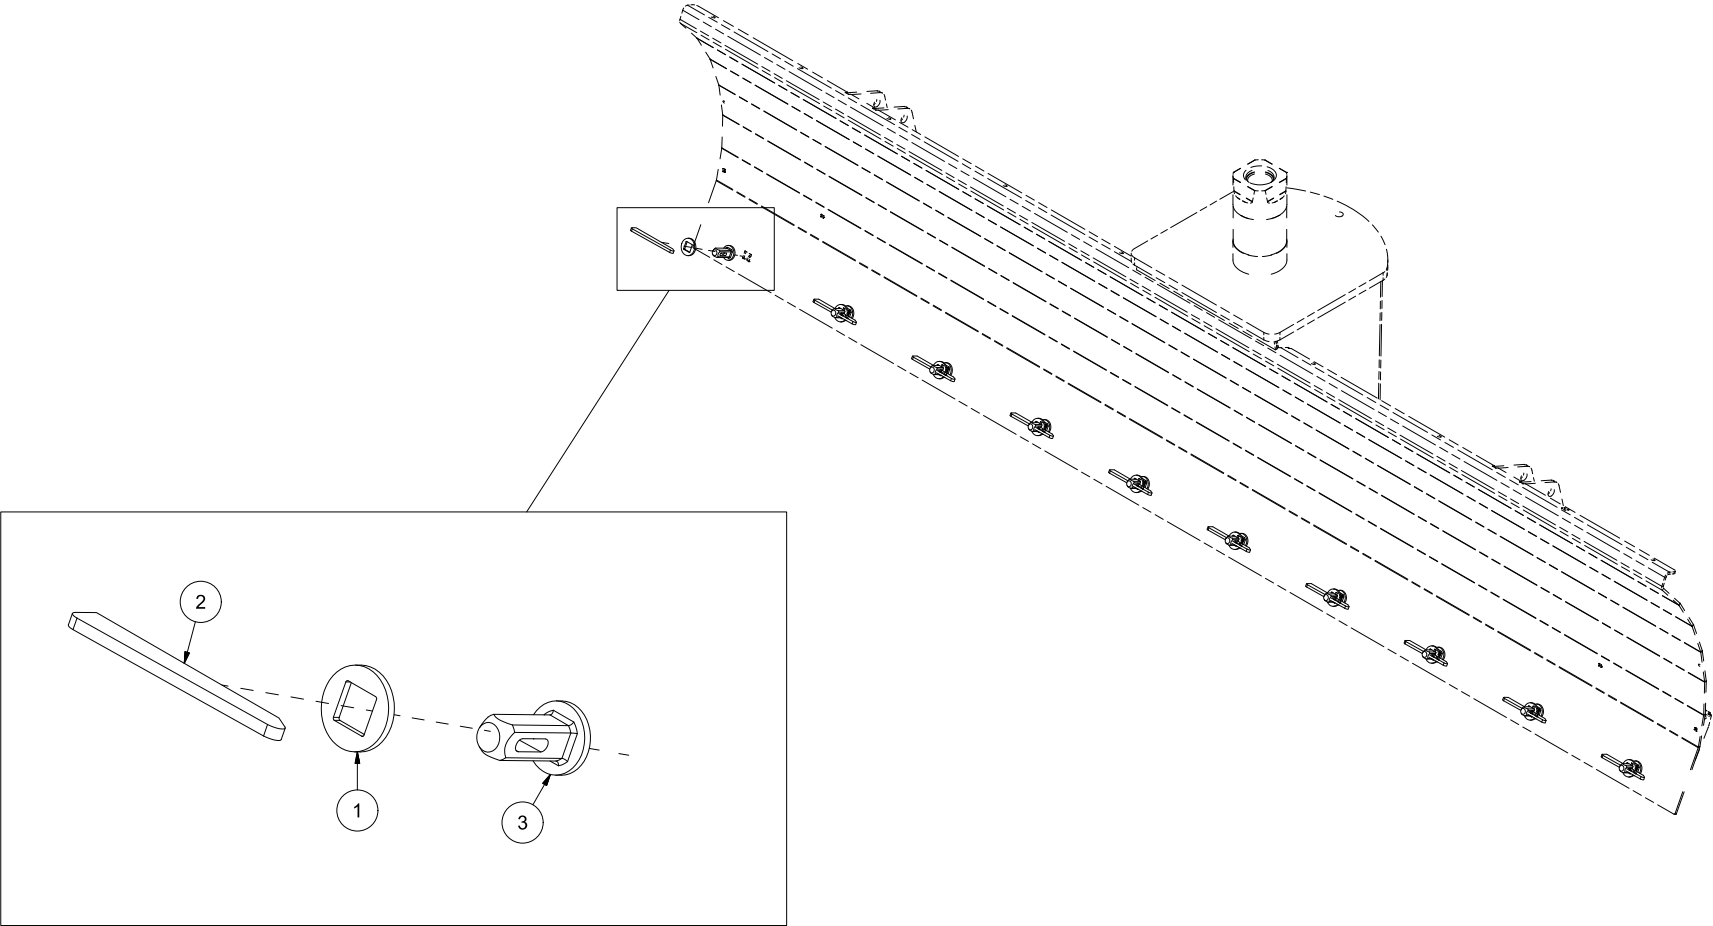

Pos	Qty	Article no	Designation
1	10	1233185	Washer Ø38x4
2	10	2526330	Wedge 20.5x125 curved w/wart
3	10	2526331	Wedge bolt 16x47 mm