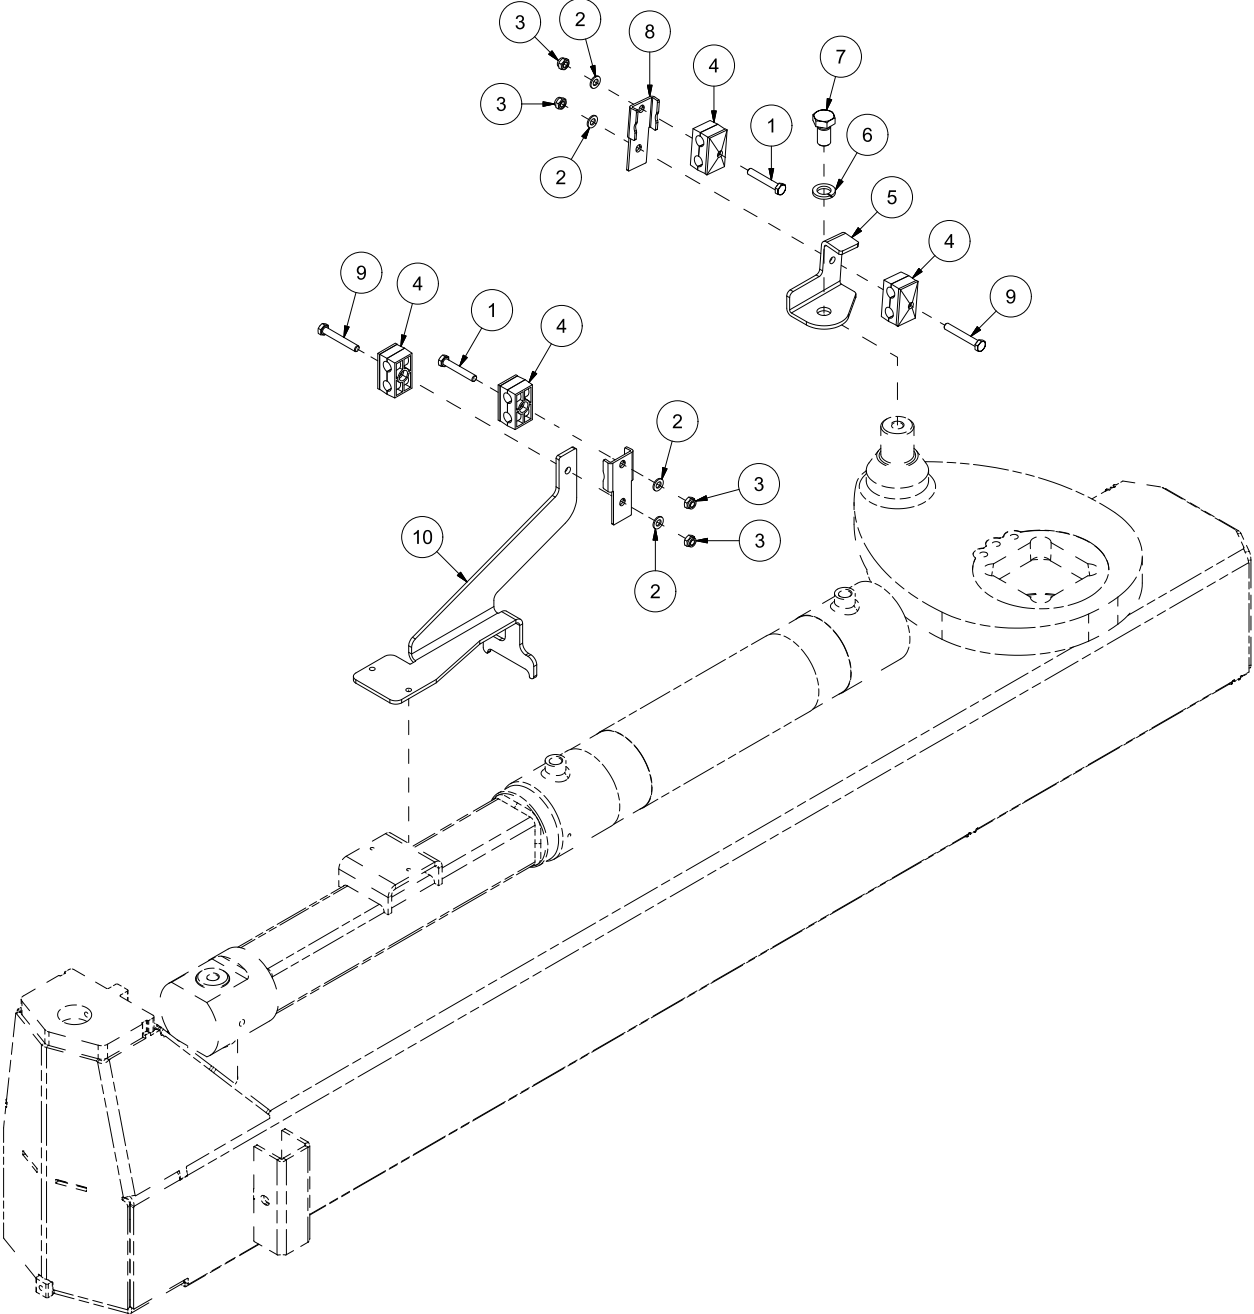

Pos	Qty	Article no	Designation
1	2	2422256	Hexagon screw M8x50 EIZn 8.8 DIN 931
2	2	2531047	Washer M8 EIZn DIN 125
3	2	2483609	Locking nut M8 EIZn DIN 985
4	2	4251206	Hose holder
5	1	1235122	Rear hose attachment
6	1	2534078	Spring washer M16 EIZn DIN 127
7	1	2422485	Hexagon screw M16x30 EIZn 8.8 DIN 933
8	1	12353008	Front hose attachment

Pos	Qty	Article no	Designation
1	2	2112243	Perforated wear steel 11x200x1525

Pos	Qty	Article no	Designation
1	2	2112233	Wear steel ice scraper 12x193x1525

Pos	Qty	Article no	Designation
1	2	2422256	Hexagon screw M8x50 EIZn 8.8 DIN 931
2	4	2531047	Washer M8 EIZn DIN 125
3	4	2483609	Locking nut M8 EIZn DIN 985
4	4	4251206	Hose holder
5	1	1235122	Rear hose attachment
6	1	2534078	Spring washer M16 EIZn DIN 127
7	1	2422485	Hexagon screw M16x30 EIZn 8.8 DIN 933
8	2	1235188	Plate for double wheel adjustment
9	2	2422258	Hexagon screw M8x55 EIZn 8.8 DIN 931
10	1	12353008	Front hose attachment

Pos	Qty	Article no	Designation
1	1	2483613	Locking nut M16 EIZn DIN 985
2	3	2531078	Washer M16 EIZn DIN 125
3	1	2422504	Hexagon screw M16x120 EIZn 8.8 DIN 931
4	2	2245023	Plastic bearing Ø39/48x15
5	1	2422485	Hexagon screw M16x30 EIZn 8.8 DIN 933
6	2	2534078	Spring washer M16 EIZn DIN 127
7	1	12352053	Washer Ø17/60x4
8	1	12352054	Wheel arm HTS
9	1	2478407	Grease nipple Straight M8
10	1	2941500	Wheel 5.00x8 6L Complete with hub
11	1	2422510	Hexagon screw M16x180 EIZn 8.8 DIN 931
12	1	2481613	Hexagon nut M16 EIZn DIN 934
13	1	12352046	Wheel fork 5" HTS