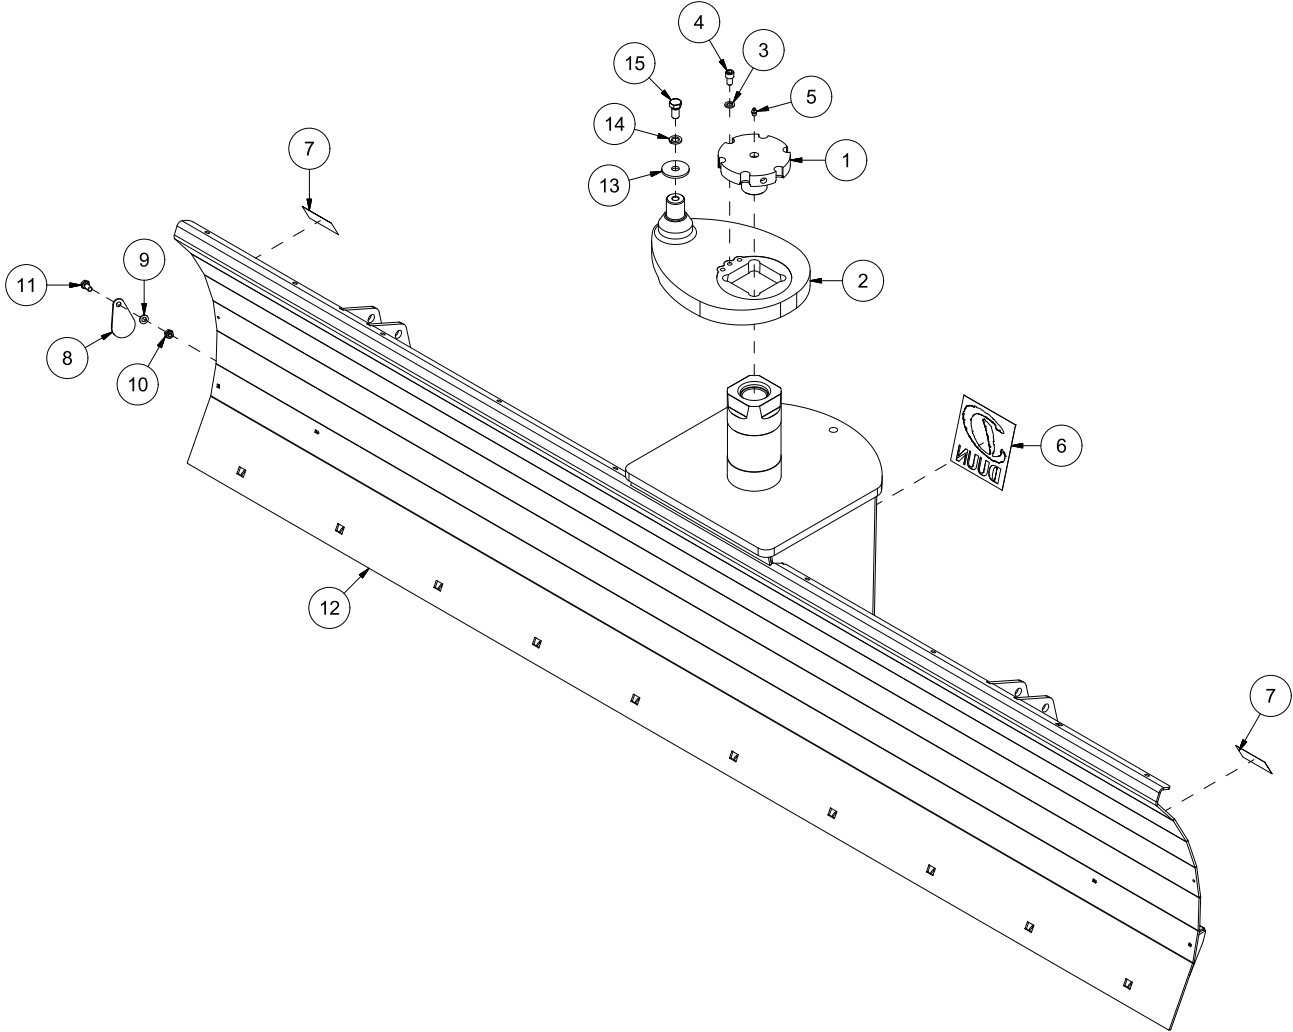

Pos	Qty	Article no	Designation
1	1	1235192	Center srew
2	1	1235191	Rotation arm 286°
3	1	2534069	Spring washer M12 EIZn DIN 127
4	1	2472330	Hex cylinder screw M12x20 EIZn DIN 912
5	1	2478410	Grease nipple, straight 1/8"
6	1	2935150	Sticker Duun 160x160
7	2	2935089	Sticker 90x48 Risk of legs crushing
8	1	12352055	Lid
9	1	2531060	Washer M10 EIZn DIN 125
10	1	2483610	Locking nut M10 EIZn DIN 985
11	1	2422297	Hexagon screw M10x25 EIZn 8.8 DIN 933
12	1	12353001	Scraper blade HTS305
13	1	1238135	Washer Ø17/60x5
14	1	2534078	Spring washer M16 EIZn DIN 127
15	1	2422485	Hexagon screw M16x30 EIZn 8.8 DIN 933