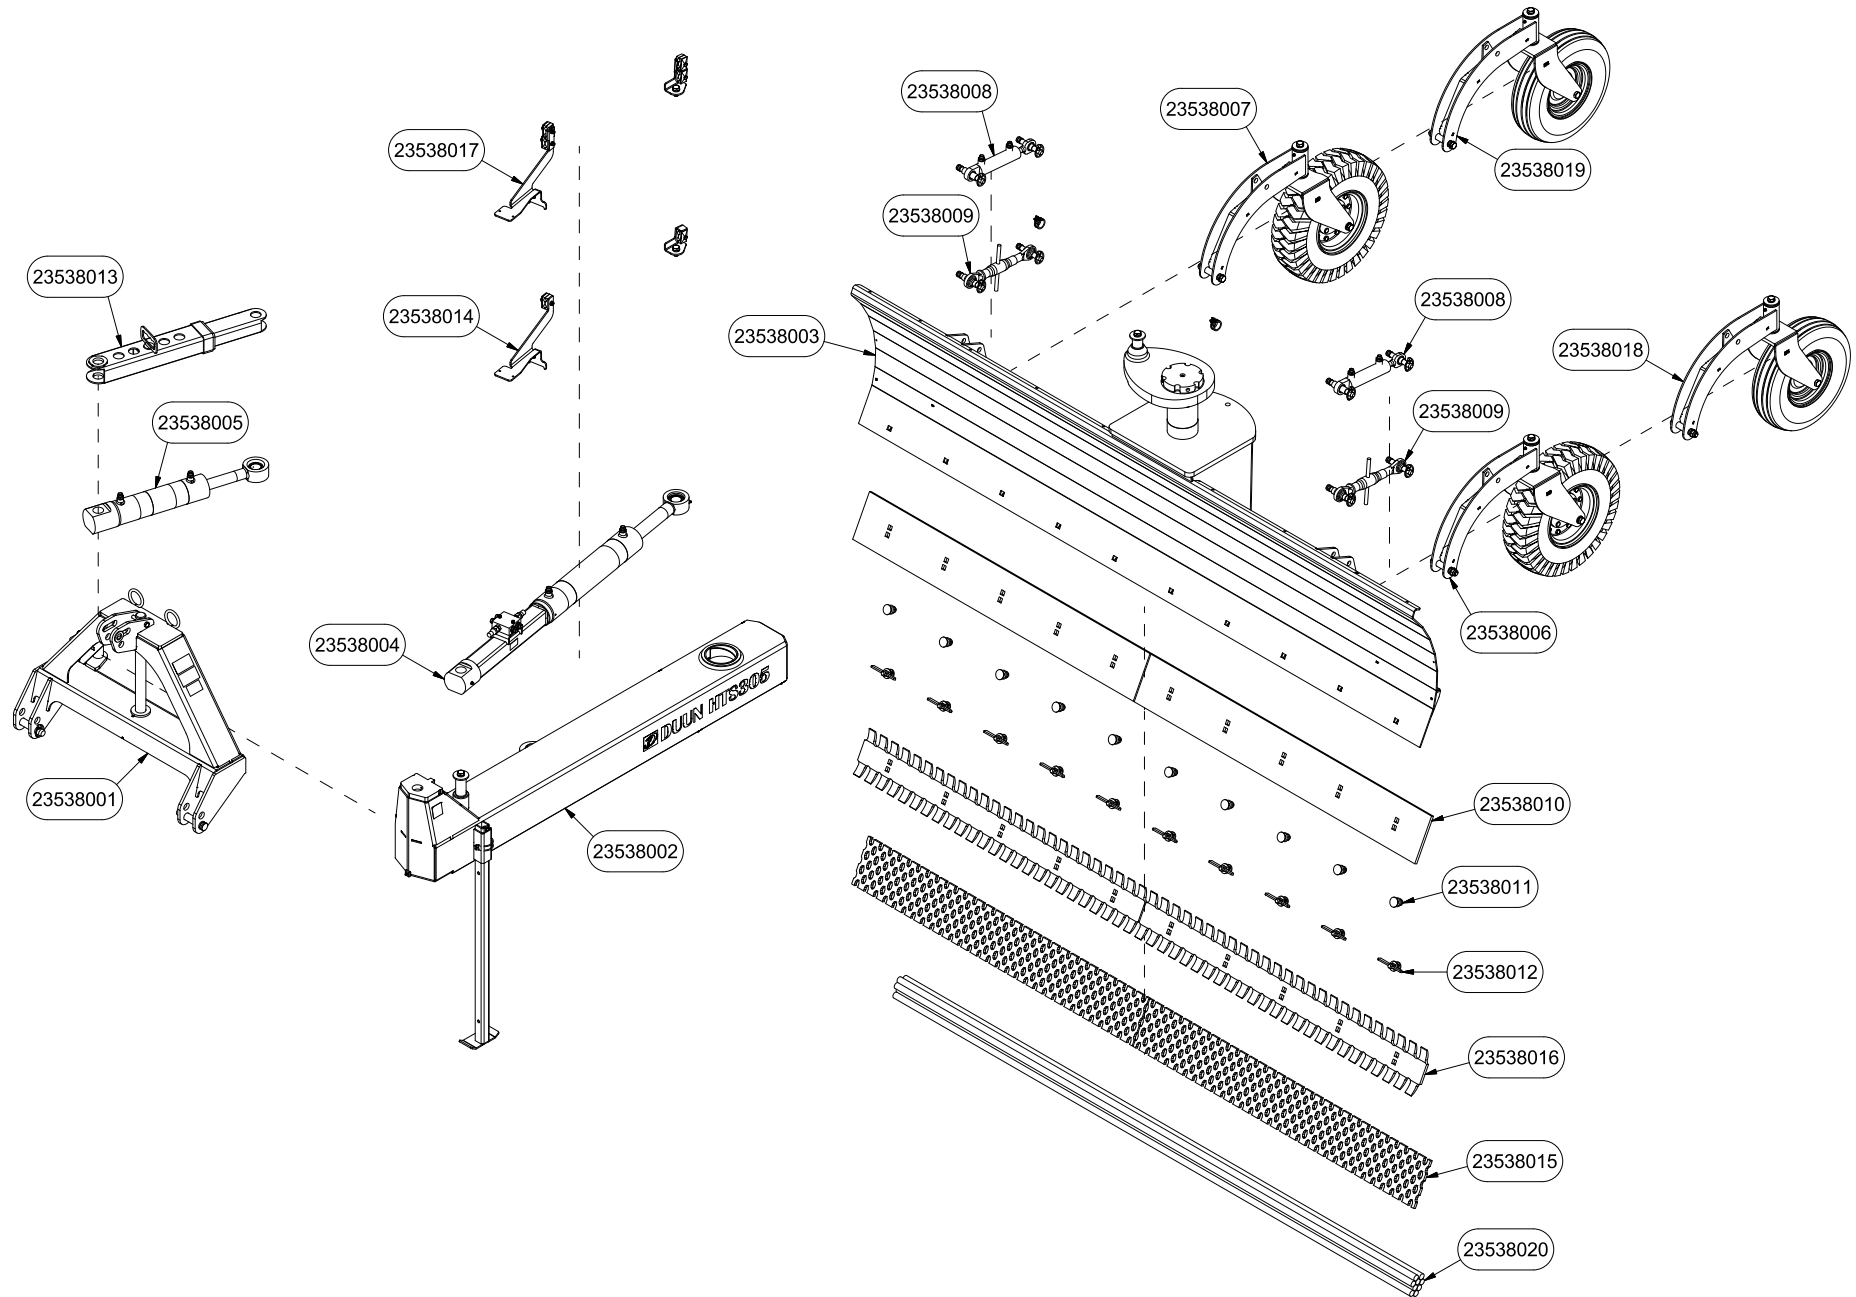

# HTS305 Spare parts catalogue

Serial number: from 130001 | up to 150006

CONTENT.....	2
23538001   THREE POINT LINKAGE .....	4
23538002   DRAWBAR .....	6
23538003   SCRAPER BLADE.....	8
23538004   ROTATING CYLINDER OF SCRAPER BLADE.....	10
23538005   BOOM SWING CYLINDER .....	12
23538006   LEFT SIDE SUPPORT WHEEL 6".....	14
23538007   RIGHT SIDE SUPPORT WHEEL 6".....	16
23538008   SUPPORT WHEEL CYLINDER.....	18
23538009   WHEEL TURNBUCKLE .....	20
23538010   FLAT WEAR STEEL .....	22
23538011   WEAR STEEL LOCKING HEAD SCREWS .....	24
23538012   WEAR STEEL WEDGE BOLTS .....	26
23538013   BOLTS WITHOUT WHEEL/TURNBUCKLE WHEEL .....	28
23538014   ONE SIDE WHEEL CYLINDER BOLTS.....	30
23538015   PERFORATED WEAR STEEL .....	32
23538016   WEAR STEEL ICE SCRAPER.....	34
23538017   TWO SIDES WHEEL CYLINDER BOLTS .....	36
23538018   LEFT SIDE SUPPORT WHEEL 5".....	38
23538019   RIGHT SIDE SUPPORT WHEEL 5".....	40
23538020   WEIGHT PACKAGE .....	42

Pos	Qty	Article no	Designation
1	2	2556142	Locking pin Ø10x40
2	2	2551730	Drawbar bolt cat. 2 Ø28x95
3	1	2935063	Sticker 68x40 CE
4	1	2935064	Sticker 90x48 Instruction manual
5	1	2935090	Sticker 90x48 Transportation position
6	1	12352057	Three-point linkage HTS
7	1	2422365	Hexagon screw M12x100 EIZn 8.8 DIN 933
8	3	2531069	Washer M12 EIZn DIN 125
9	2	2483611	Locking nut M12 EIZn DIN 985
10	1	12352023	Bolt Ø40
11	1	2422352	Hexagon screw M12x40 EIZn 8.8 DIN 933
12	1	12352022	Assembly bolt Ø40
13	2	2533095	Washer Ø26/45x4

Pos	Qty	Article no	Designation
1	9	12383012	Bolt Ø25 L2800