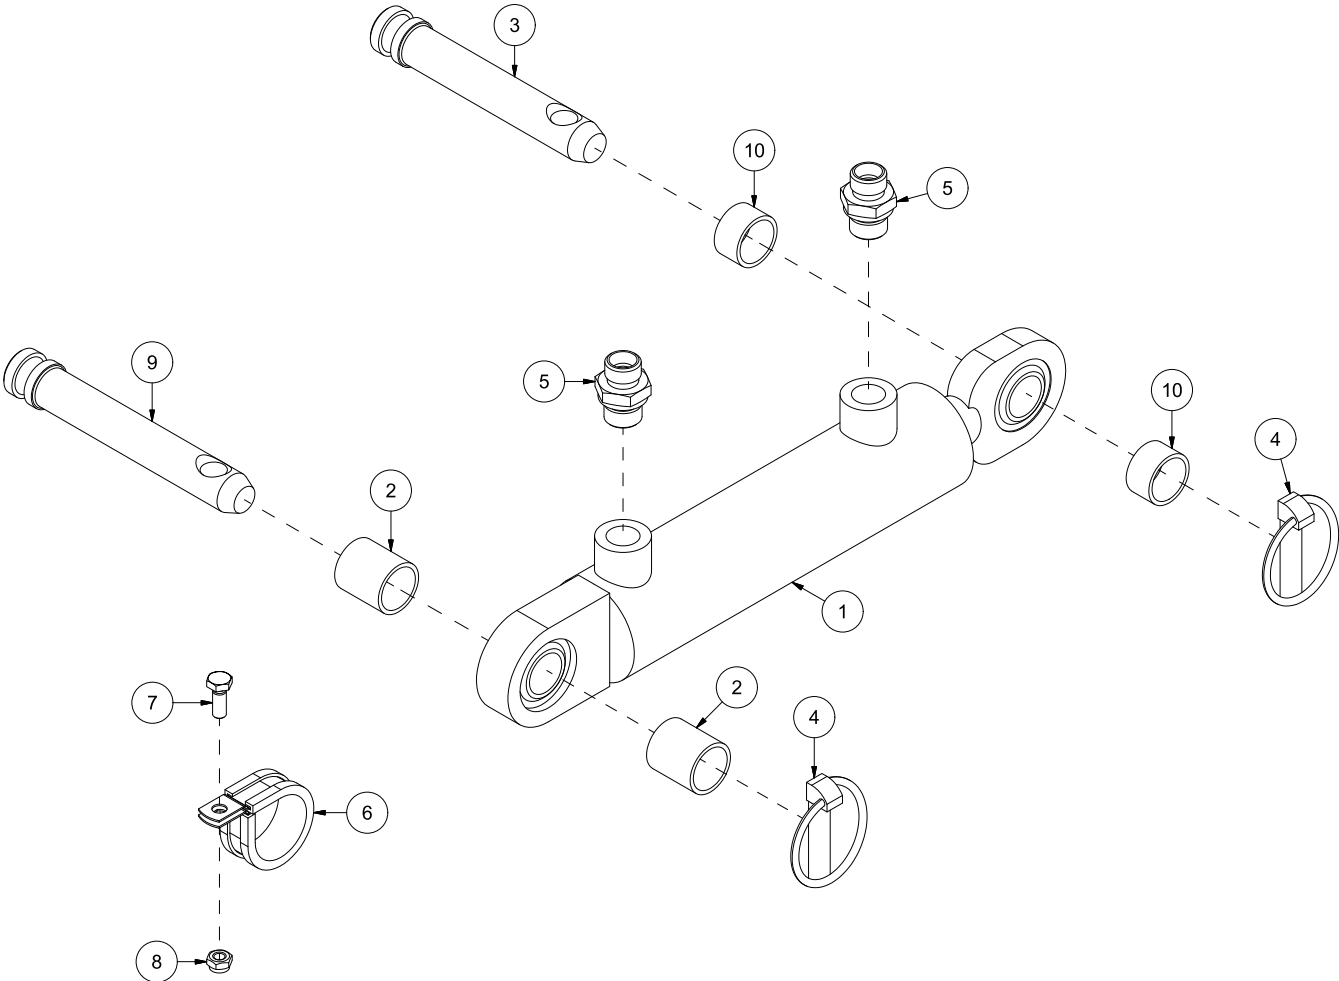

Pos	Qty	Article no	Designation
1	1	2955360	Cylinder 40x42x100 I20I20
2	2	12352010	Sleeve
3	1	2526321	Top strut bolt cat. 1 Ø19x70
4	2	2556142	Locking pin Ø10x40
5	2	2957759	Hexagon nipple GEK BSP 3/8" L10 ED
6	1	2544100	Rubber clamp ABA Ø32mm (HTS/hy)
7	1	2422200	Hexagon screw M6x16 EIZn 8.8 DIN 933
8	1	2483608	Locking nut M6 EIZn DIN 985
9	1	2526322	Top strut bolt cat. 1 Ø19x97
10	2	1235178	Sleeve Ø21/25x14