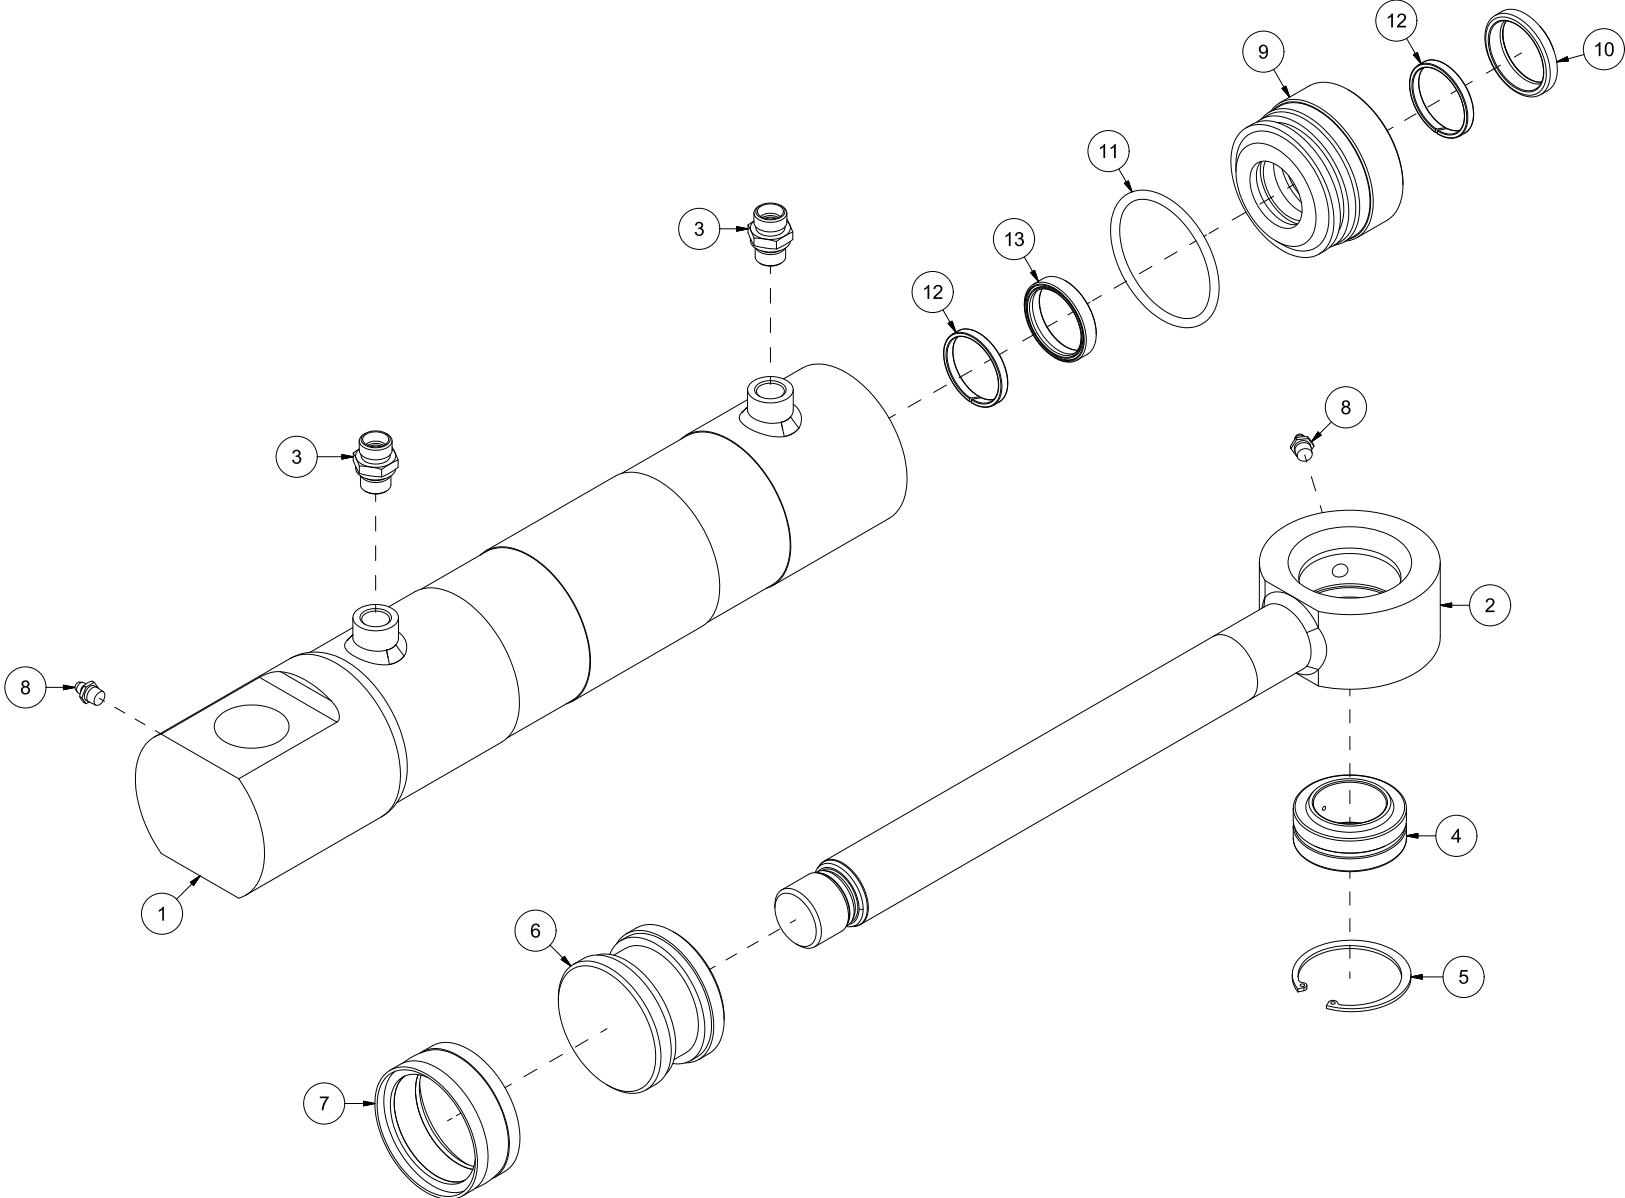

Pos	Qty	Article no	Designation
1	1	1235137	Cylinder tube Ø80 SL250
2	1	1235152	Piston rod Ø40 SL250
3	2	2957749	Hexagon nipple GEK BSP 3/8" L12 ED
4	1	2954140	Spherical bearing GE 40 ES
5	1	2553262	Seeger ring I 62x2,0 DIN 471
6	1	1235153	Piston Ø80
7	1	2234360	Compact seal
8	2	2478410	Grease nipple, straight 1/8"
9	1	1233197	Package Box Ø80
10	1	2232833	Wiper
11	1	2233070	O-ring 72,0-5,0
12	2	1233153	Guide band Ø40
13	1	2232137	Compact seal