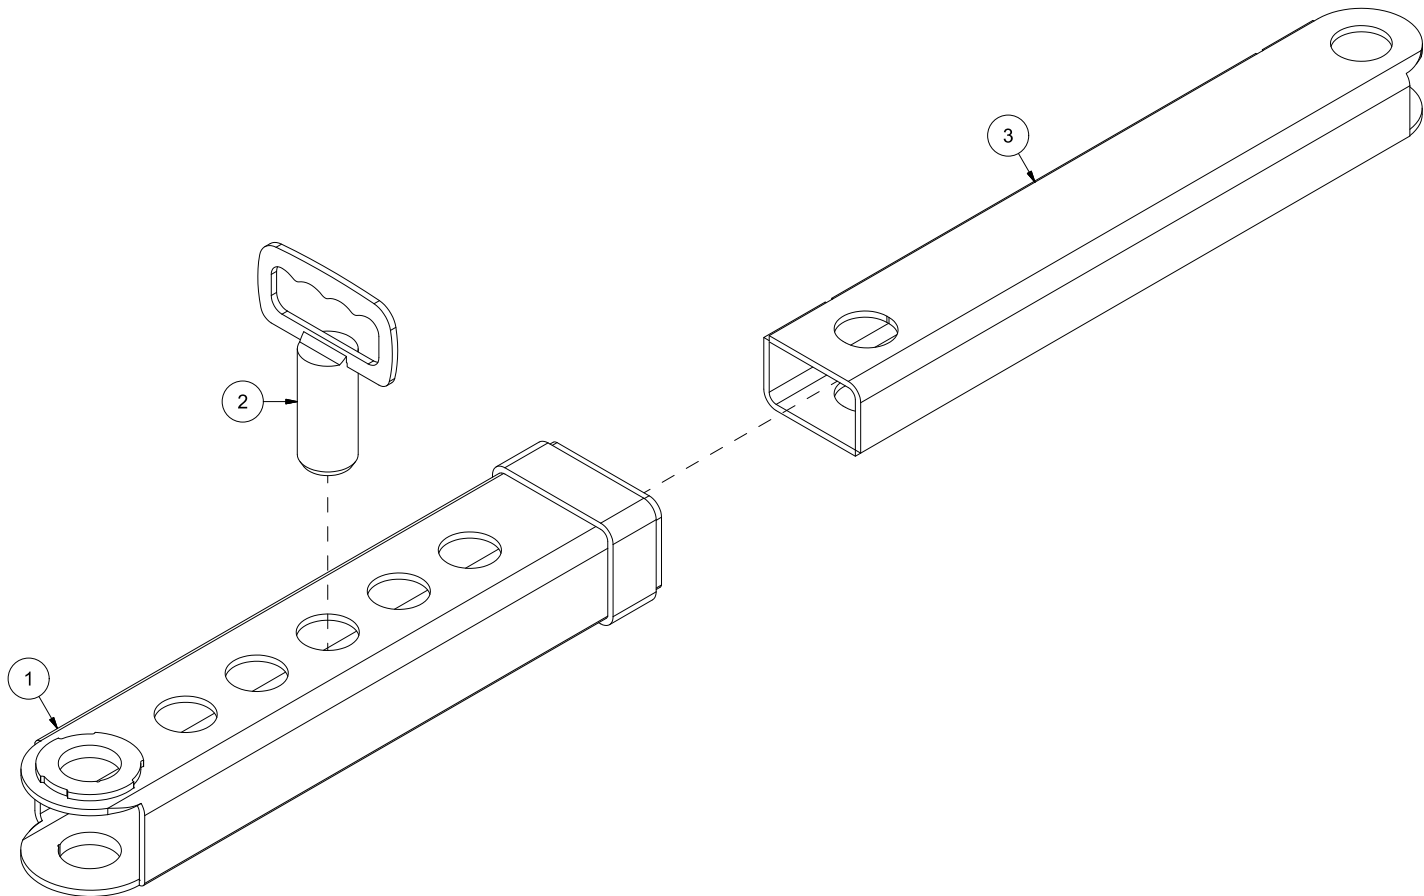

Pos	Qty	Article no	Designation
1	10	1233185	Washer Ø38x4
2	10	2526330	Wedge 20.5x125 curved w/wart
3	10	2526331	Wedge bolt 16x47 mm

Pos	Qty	Article no	Designation
1	1	1238140	Outer strut
2	1	1238139	Adjustment bolt Ø40
3	1	1238141	Inner strut