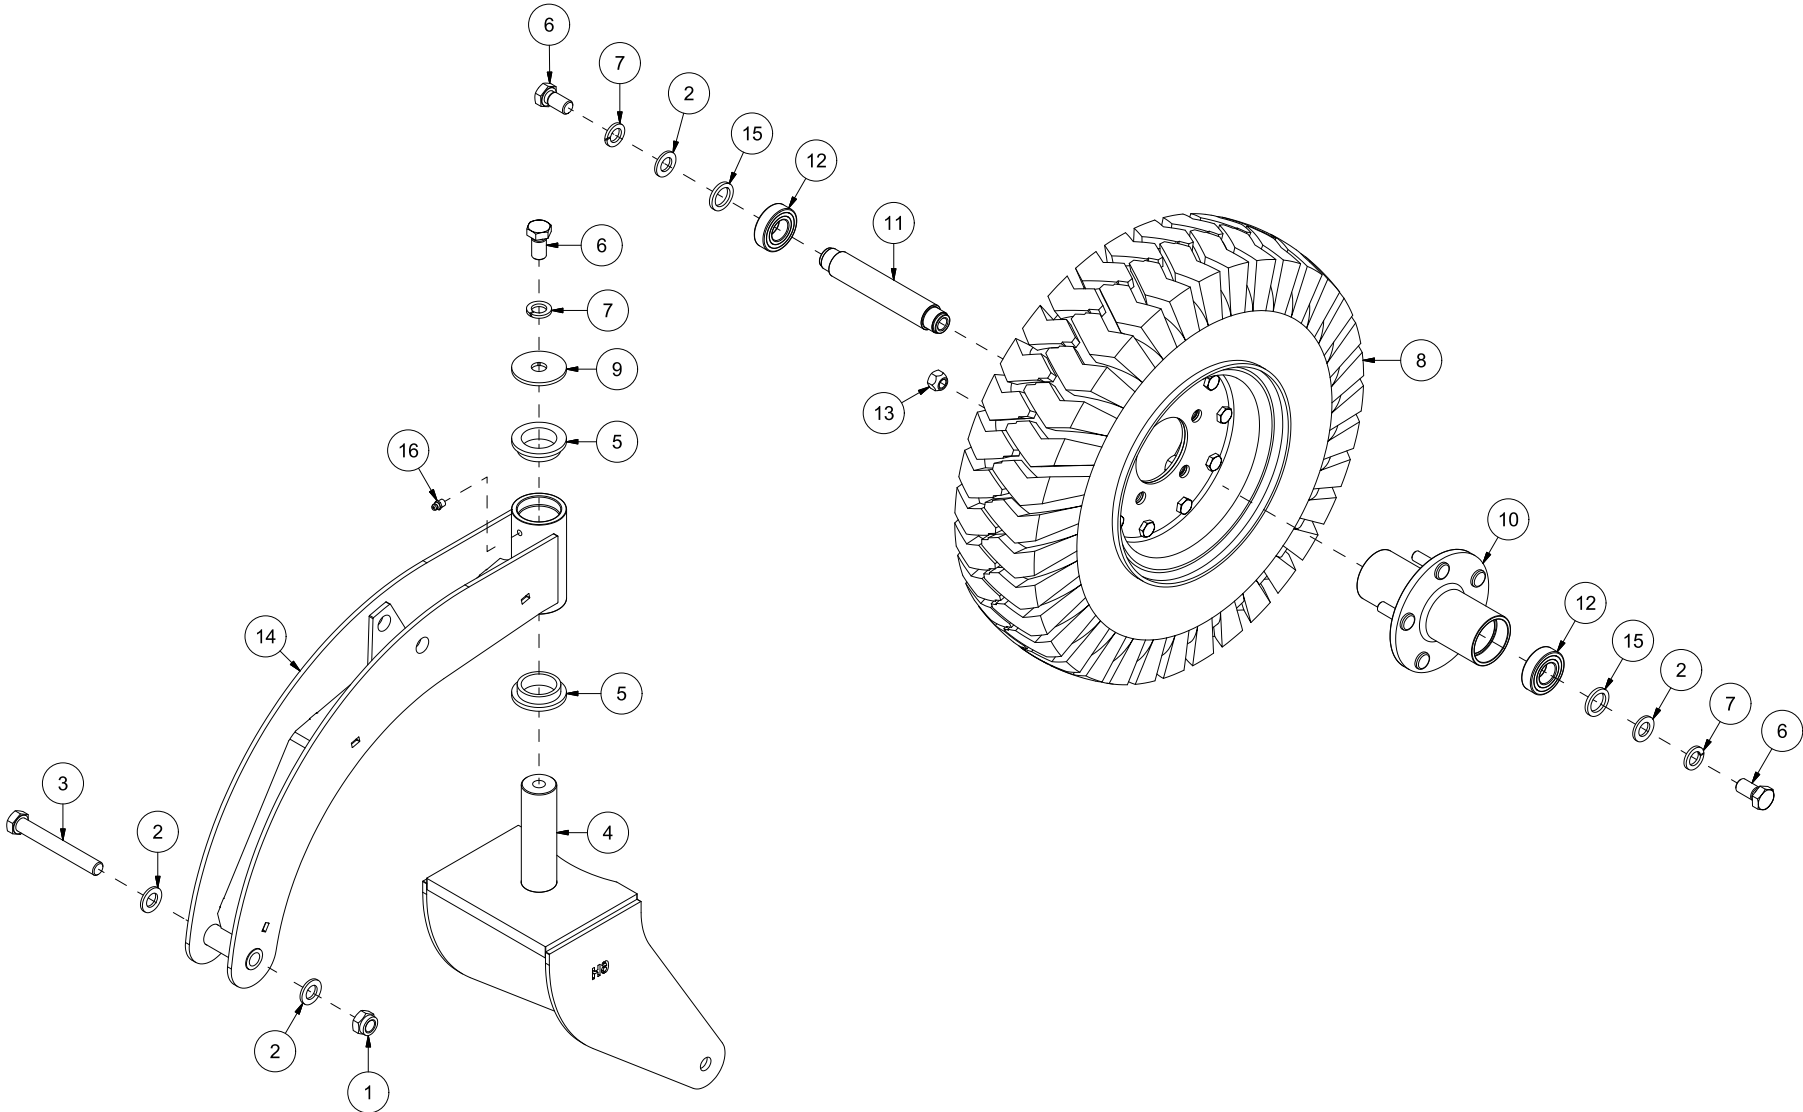

Pos	Qty	Article no	Designation
1	1	2483613	Locking nut M16 EIZn DIN 985
2	4	2531078	Washer M16 EIZn DIN 125
3	1	2422504	Hexagon screw M16x120 EIZn 8.8 DIN 931
4	1	12352049	Wheel fork 6" HTS
5	2	2245023	Plastic bearing Ø39/48x15
6	3	2422485	Hexagon screw M16x30 EIZn 8.8 DIN 933
7	3	2534078	Spring washer M16 EIZn DIN 127
8	1	2941520	Wheel 6.00x9 10L Compl. w/rim
9	1	12352053	Washer Ø17/60x4
10	1	12352050	Hub 5x115
11	1	12352051	Shaft
12	2	2951129	Ball bearings 6205 2RS 25x52x15 DIN 625
13	5	2489614	Hexagon nut M12x1.5 conical
14	1	12352054	Wheel arm HTS
15	2	12352052	Washer
16	1	2478407	Grease nipple Straight M8