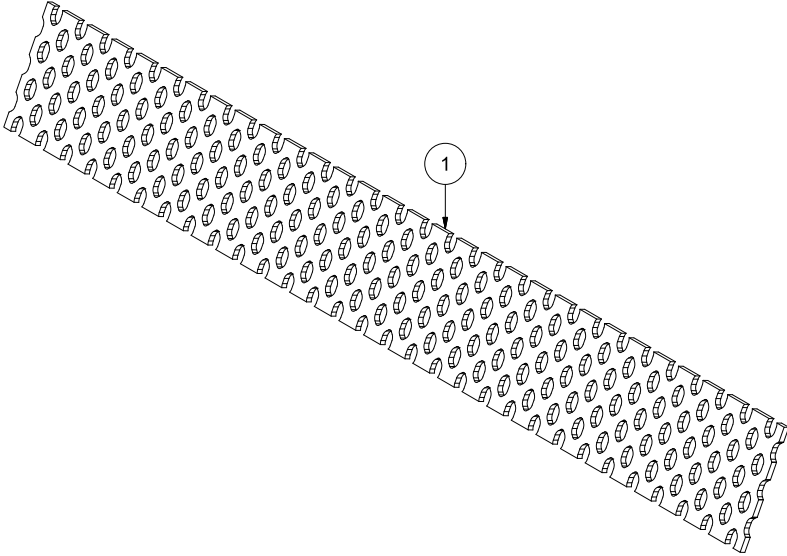

Pos	Qty	Article no	Designation
1	2	2422256	Hexagon screw M8x50 EIZn 8.8 DIN 931
2	2	2531047	Washer M8 EIZn DIN 125
3	2	2483609	Locking nut M8 EIZn DIN 985
4	2	4251206	Hose holder
5	1	1235122	Rear hose attachment
6	1	2534078	Spring washer M16 EIZn DIN 127
7	1	2422485	Hexagon screw M16x30 EIZn 8.8 DIN 933
8	1	12353008	Front hose attachment