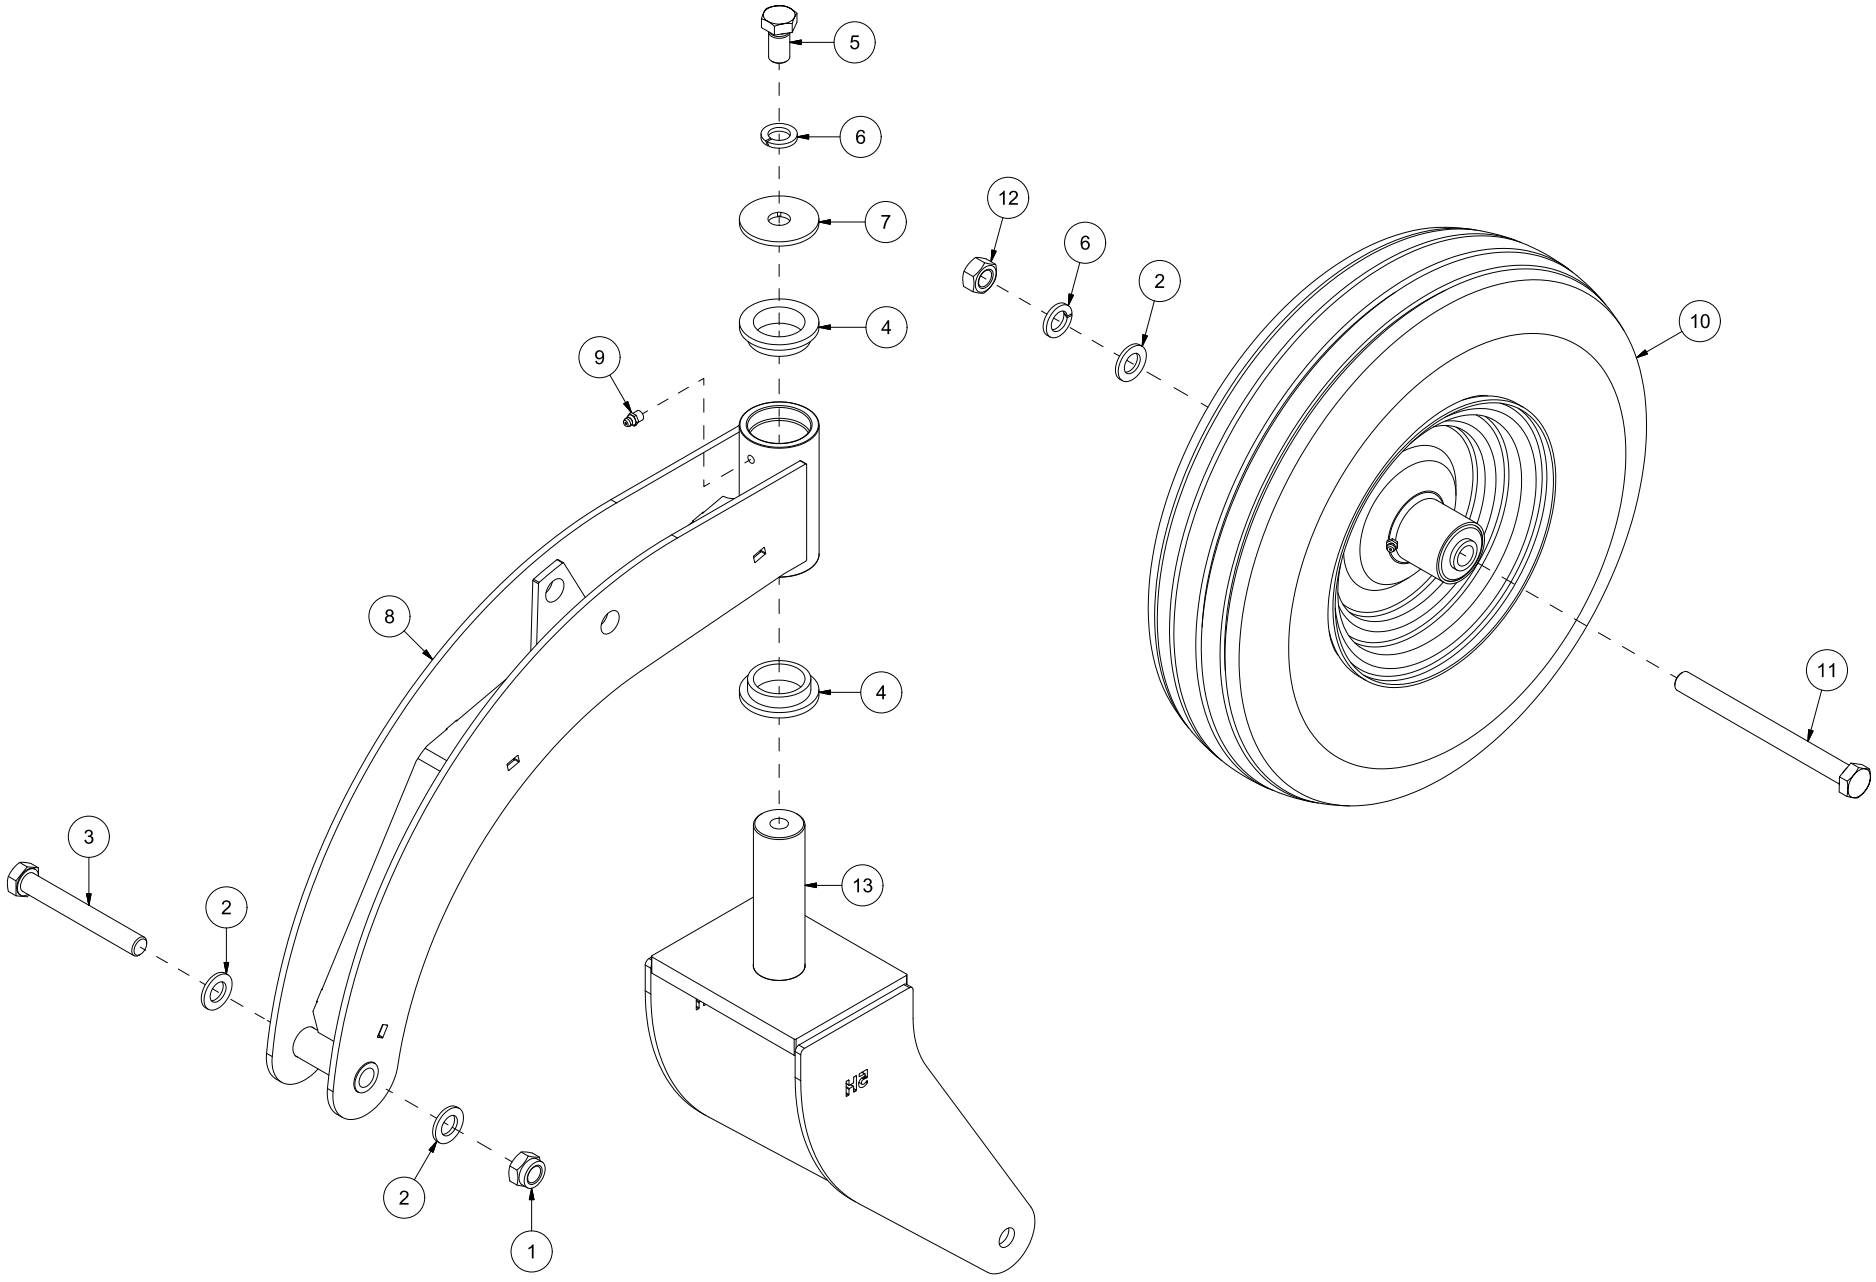

Pos	Qty	Article no	Designation
1	2	2422256	Hexagon screw M8x50 EIZn 8.8 DIN 931
2	2	2531047	Washer M8 EIZn DIN 125
3	2	2483609	Locking nut M8 EIZn DIN 985
4	2	4251206	Hose holder
5	1	1235122	Rear hose attachment
6	1	2534078	Spring washer M16 EIZn DIN 127
7	1	2422485	Hexagon screw M16x30 EIZn 8.8 DIN 933
8	1	12353008	Front hose attachment

Pos	Qty	Article no	Designation
1	2	2112243	Perforated wear steel 11x200x1525

Pos	Qty	Article no	Designation
1	2	2112233	Wear steel ice scraper 12x193x1525

Pos	Qty	Article no	Designation
1	2	2422256	Hexagon screw M8x50 EIZn 8.8 DIN 931
2	4	2531047	Washer M8 EIZn DIN 125
3	4	2483609	Locking nut M8 EIZn DIN 985
4	4	4251206	Hose holder
5	1	1235122	Rear hose attachment
6	1	2534078	Spring washer M16 EIZn DIN 127
7	1	2422485	Hexagon screw M16x30 EIZn 8.8 DIN 933
8	2	1235188	Plate for double wheel adjustment
9	2	2422258	Hexagon screw M8x55 EIZn 8.8 DIN 931
10	1	12353008	Front hose attachment

Pos	Qty	Article no	Designation
1	1	2483613	Locking nut M16 EIZn DIN 985
2	3	2531078	Washer M16 EIZn DIN 125
3	1	2422504	Hexagon screw M16x120 EIZn 8.8 DIN 931
4	2	2245023	Plastic bearing Ø39/48x15
5	1	2422485	Hexagon screw M16x30 EIZn 8.8 DIN 933
6	2	2534078	Spring washer M16 EIZn DIN 127
7	1	12352053	Washer Ø17/60x4
8	1	12352054	Wheel arm HTS
9	1	2478407	Grease nipple Straight M8
10	1	2941500	Wheel 5.00x8 6L Complete with hub
11	1	2422510	Hexagon screw M16x180 EIZn 8.8 DIN 931
12	1	2481613	Hexagon nut M16 EIZn DIN 934
13	1	12352046	Wheel fork 5" HTS