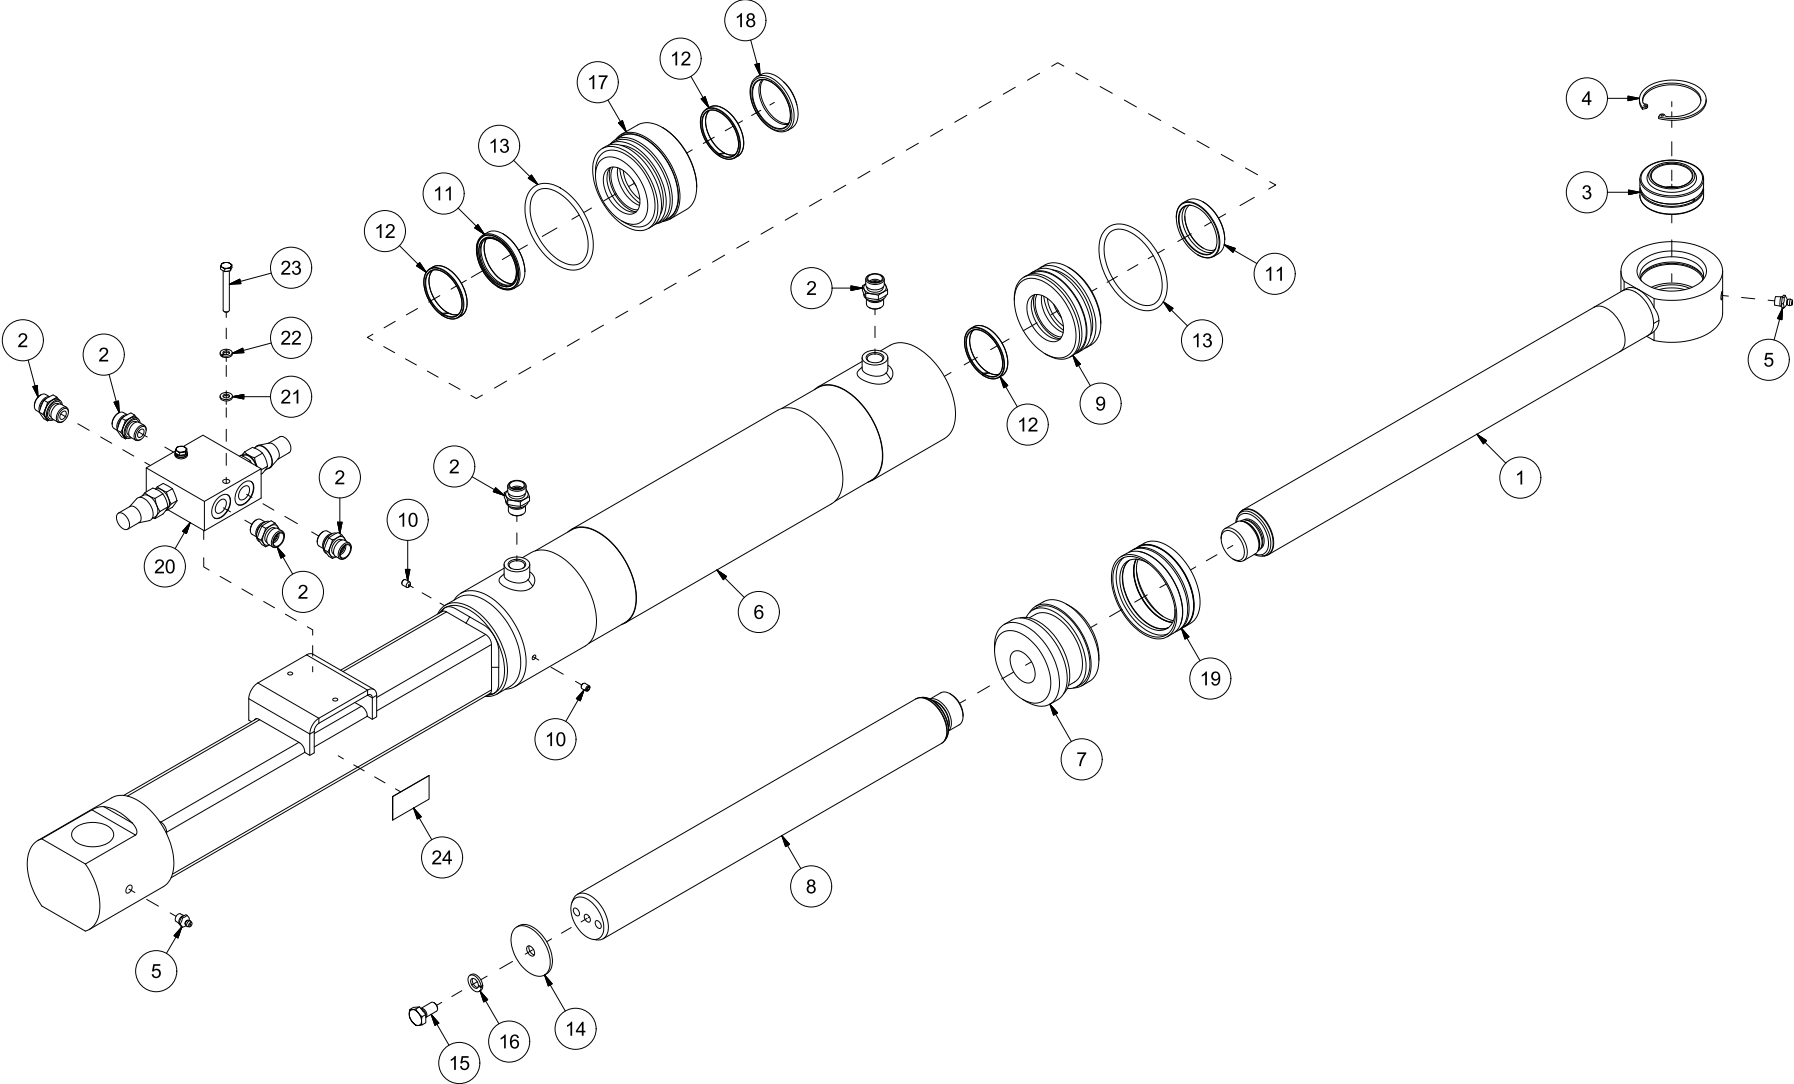

Pos	Qty	Article no	Designation
1	1	1235146	Piston rod Ø50
2	6	2957749	Hexagon nipple GEK BSP 3/8" L12 ED
3	1	2954140	Spherical bearing GE 40 ES
4	1	2553262	Seeger ring I 62x2,0 DIN 471
5	2	2478410	Grease nipple, straight 1/8"
6	1	1235176	Cylinder tube
7	1	1235149	Piston
8	1	1235147	Piston rod Ø50
9	1	1235150	Rear packing box
10	2	2473195	Threaded pin M6x6 St DIN 916
11	2	2232140	Compact seal 50-60
12	3	1235156	Guide band
13	2	2233082	O-ring 82,00x5,00
14	1	1235151	Washer
15	1	2422295	Hexagon screw M10x20 EIZn 8.8 DIN 933
16	1	2534060	Spring washer M10 EIZn DIN 127
17	1	1235148	Packing box
18	1	2232835	Wipers 50-60
19	1	2234380	Compact seal Ø90/76 L22,5
20	1	2955337	Safety valve
21	2	2531039	Washer M6 EIZn DIN 125
22	2	2534039	Spring washer M6 EIZn DIN 127
23	2	2422217	Hexagon screw M6x50 EIZn 8.8 DIN 931
24	1	2935168	Sticker 50x28 286'