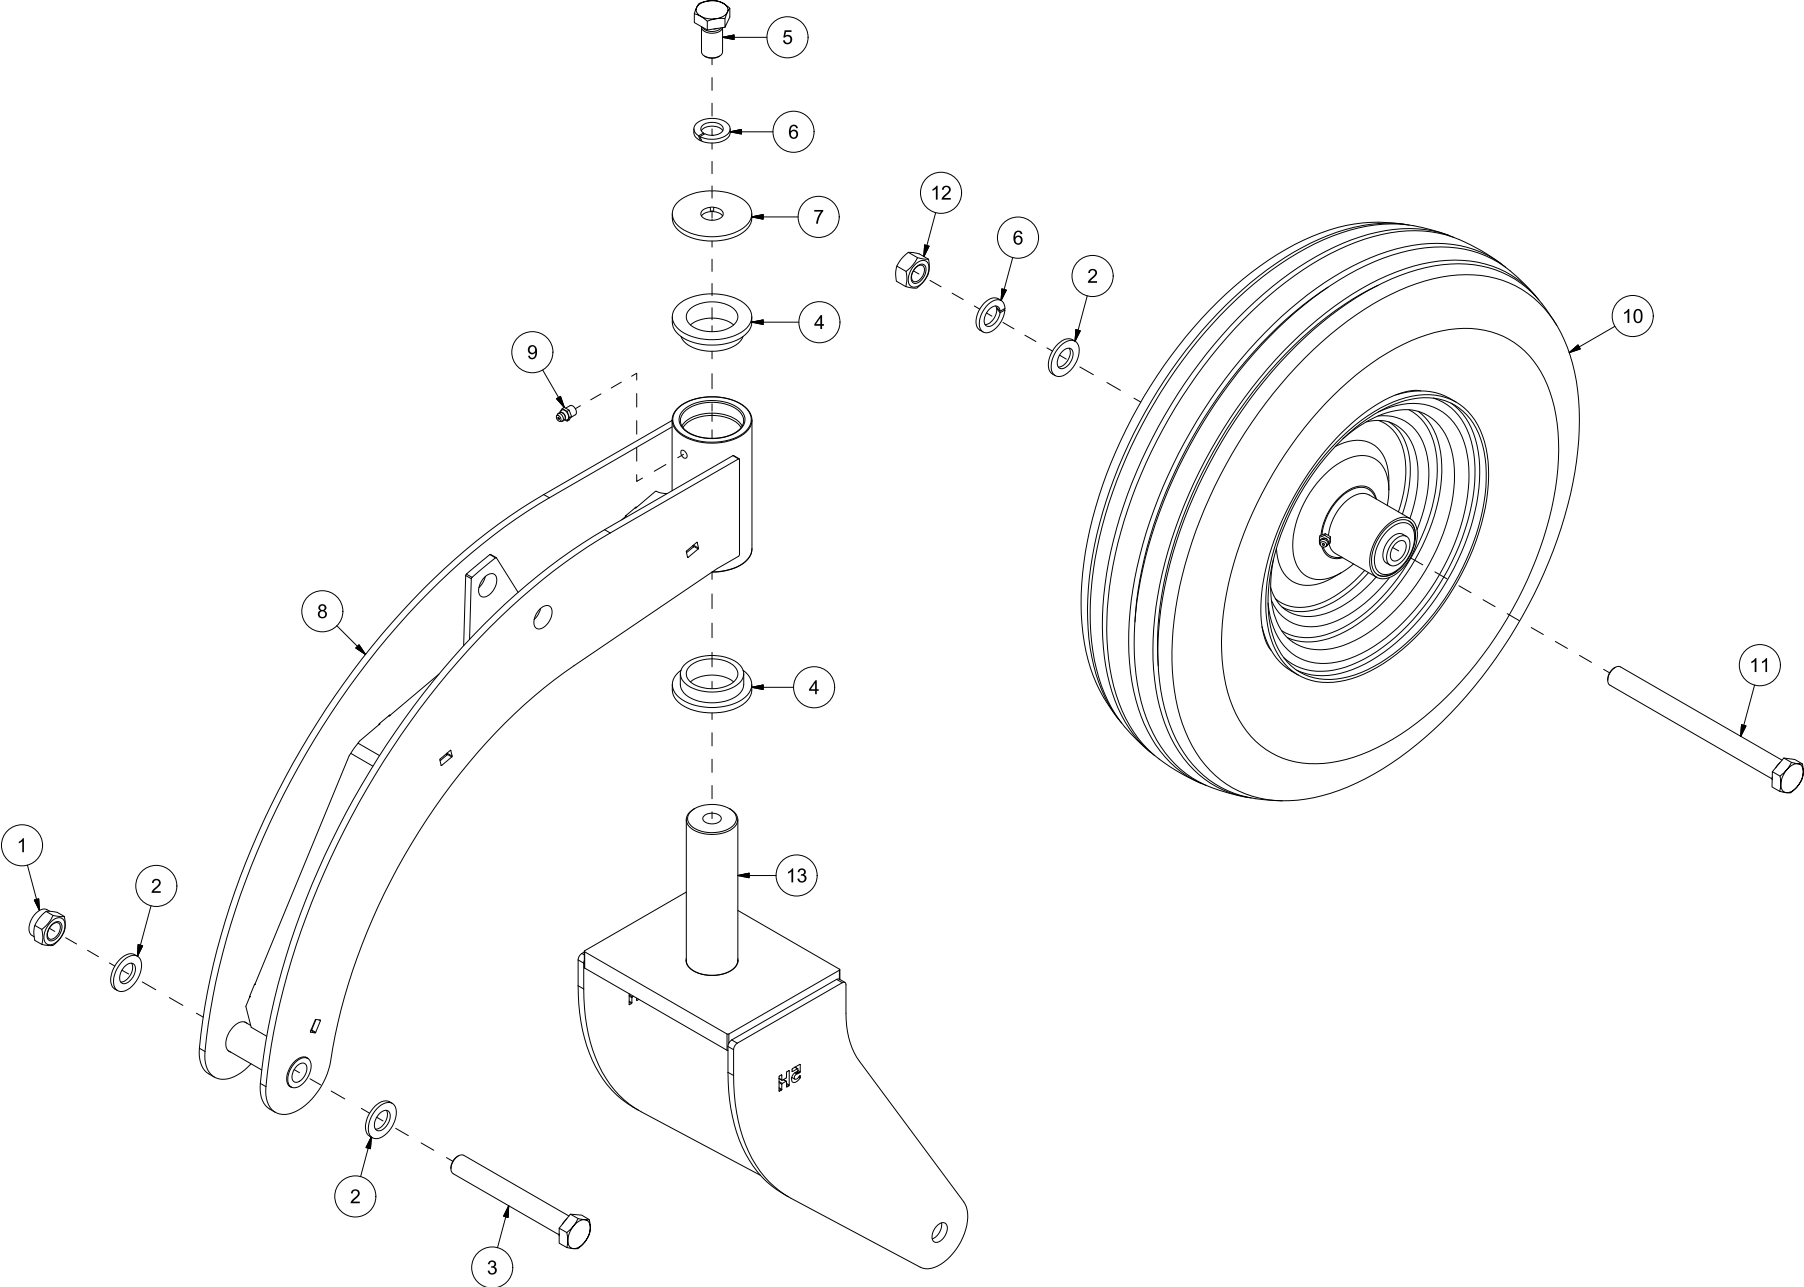

Pos	Qty	Article no	Designation
1	2	2112243	Perforated wear steel 11x200x1525

Pos	Qty	Article no	Designation
1	2	2112233	Wear steel ice scraper 12x193x1525

Pos	Qty	Article no	Designation
1	2	2422256	Hexagon screw M8x50 EIZn 8.8 DIN 931
2	4	2531047	Washer M8 EIZn DIN 125
3	4	2483609	Locking nut M8 EIZn DIN 985
4	4	4251206	Hose holder
5	1	1235122	Rear hose attachment
6	1	2534078	Spring washer M16 EIZn DIN 127
7	1	2422485	Hexagon screw M16x30 EIZn 8.8 DIN 933
8	2	1235188	Plate for double wheel adjustment
9	2	2422258	Hexagon screw M8x55 EIZn 8.8 DIN 931
10	1	12353008	Front hose attachment

Pos	Qty	Article no	Designation
1	1	2483613	Locking nut M16 EIZn DIN 985
2	3	2531078	Washer M16 EIZn DIN 125
3	1	2422504	Hexagon screw M16x120 EIZn 8.8 DIN 931
4	2	2245023	Plastic bearing Ø39/48x15
5	1	2422485	Hexagon screw M16x30 EIZn 8.8 DIN 933
6	2	2534078	Spring washer M16 EIZn DIN 127
7	1	12352053	Washer Ø17/60x4
8	1	12352054	Wheel arm HTS
9	1	2478407	Grease nipple Straight M8
10	1	2941500	Wheel 5.00x8 6L Complete with hub
11	1	2422510	Hexagon screw M16x180 EIZn 8.8 DIN 931
12	1	2481613	Hexagon nut M16 EIZn DIN 934
13	1	12352046	Wheel fork 5" HTS