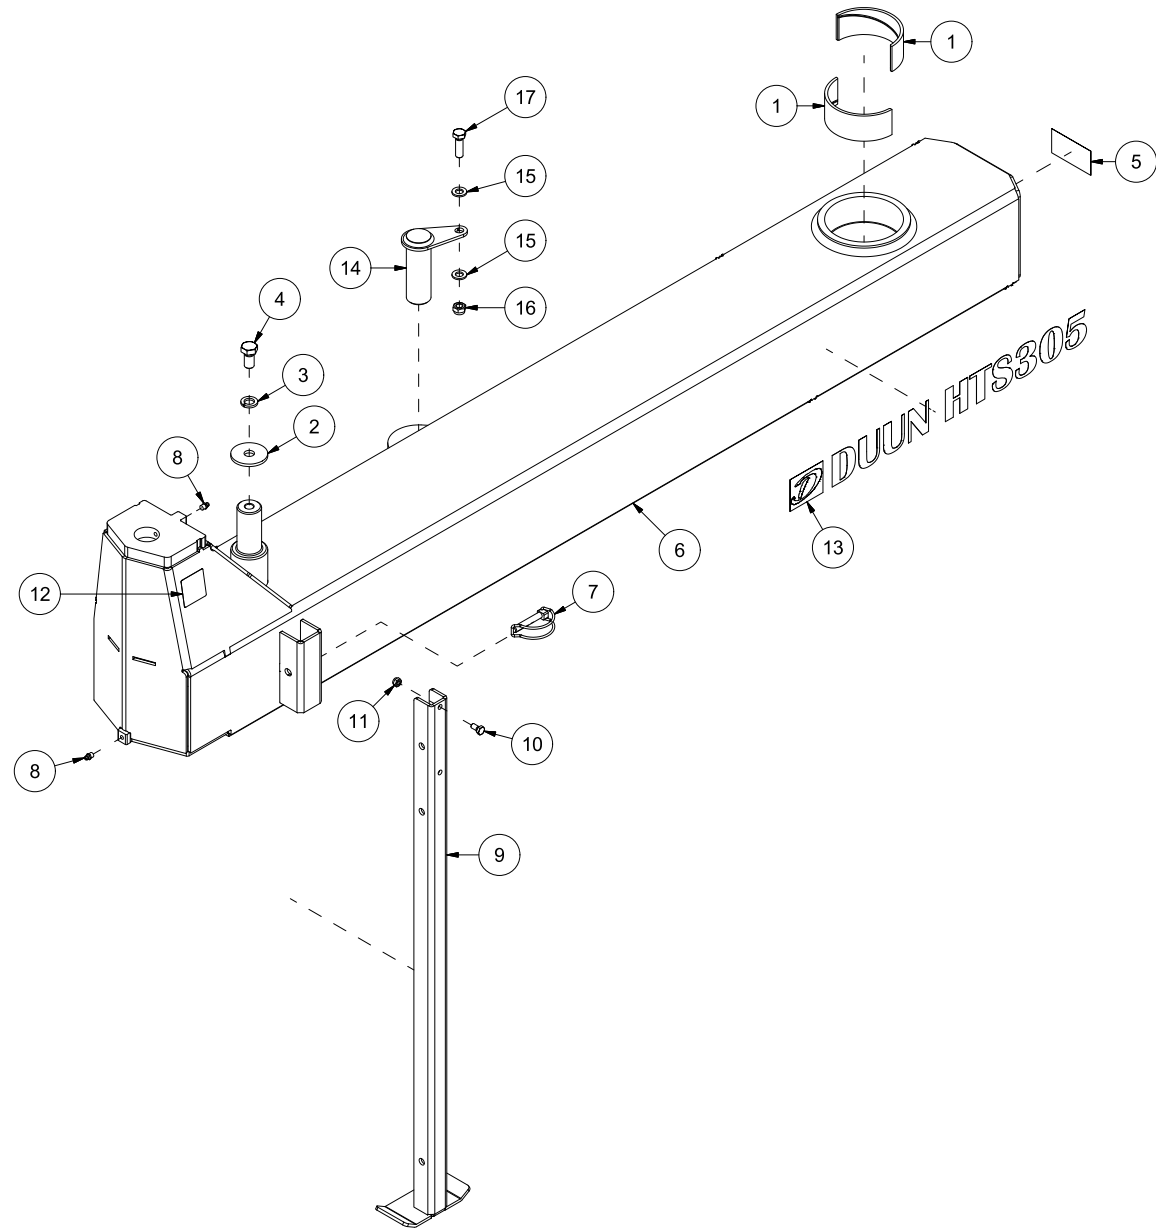

# HTS305 Spare parts catalogue

Serial number: from 130001 | up to 150006

CONTENT.....	2
23538001   THREE POINT LINKAGE .....	4
23538002   DRAWBAR .....	6
23538003   SCRAPER BLADE.....	8
23538004   ROTATING CYLINDER OF SCRAPER BLADE.....	10
23538005   BOOM SWING CYLINDER .....	12
23538006   LEFT SIDE SUPPORT WHEEL 6".....	14
23538007   RIGHT SIDE SUPPORT WHEEL 6".....	16
23538008   SUPPORT WHEEL CYLINDER.....	18
23538009   WHEEL TURNBUCKLE .....	20
23538010   FLAT WEAR STEEL .....	22
23538011   WEAR STEEL LOCKING HEAD SCREWS .....	24
23538012   WEAR STEEL WEDGE BOLTS .....	26
23538013   BOLTS WITHOUT WHEEL/TURNBUCKLE WHEEL .....	28
23538014   ONE SIDE WHEEL CYLINDER BOLTS.....	30
23538015   PERFORATED WEAR STEEL .....	32
23538016   WEAR STEEL ICE SCRAPER.....	34
23538017   TWO SIDES WHEEL CYLINDER BOLTS .....	36
23538018   LEFT SIDE SUPPORT WHEEL 5".....	38
23538019   RIGHT SIDE SUPPORT WHEEL 5".....	40
23538020   WEIGHT PACKAGE .....	42

Pos	Qty	Article no	Designation
1	2	2556142	Locking pin Ø10x40
2	2	2551730	Drawbar bolt cat. 2 Ø28x95
3	1	2935063	Sticker 68x40 CE
4	1	2935064	Sticker 90x48 Instruction manual
5	1	2935090	Sticker 90x48 Transportation position
6	1	12352057	Three-point linkage HTS
7	1	2422365	Hexagon screw M12x100 EIZn 8.8 DIN 933
8	3	2531069	Washer M12 EIZn DIN 125
9	2	2483611	Locking nut M12 EIZn DIN 985
10	1	12352023	Bolt Ø40
11	1	2422352	Hexagon screw M12x40 EIZn 8.8 DIN 933
12	1	12352022	Assembly bolt Ø40
13	2	2533095	Washer Ø26/45x4