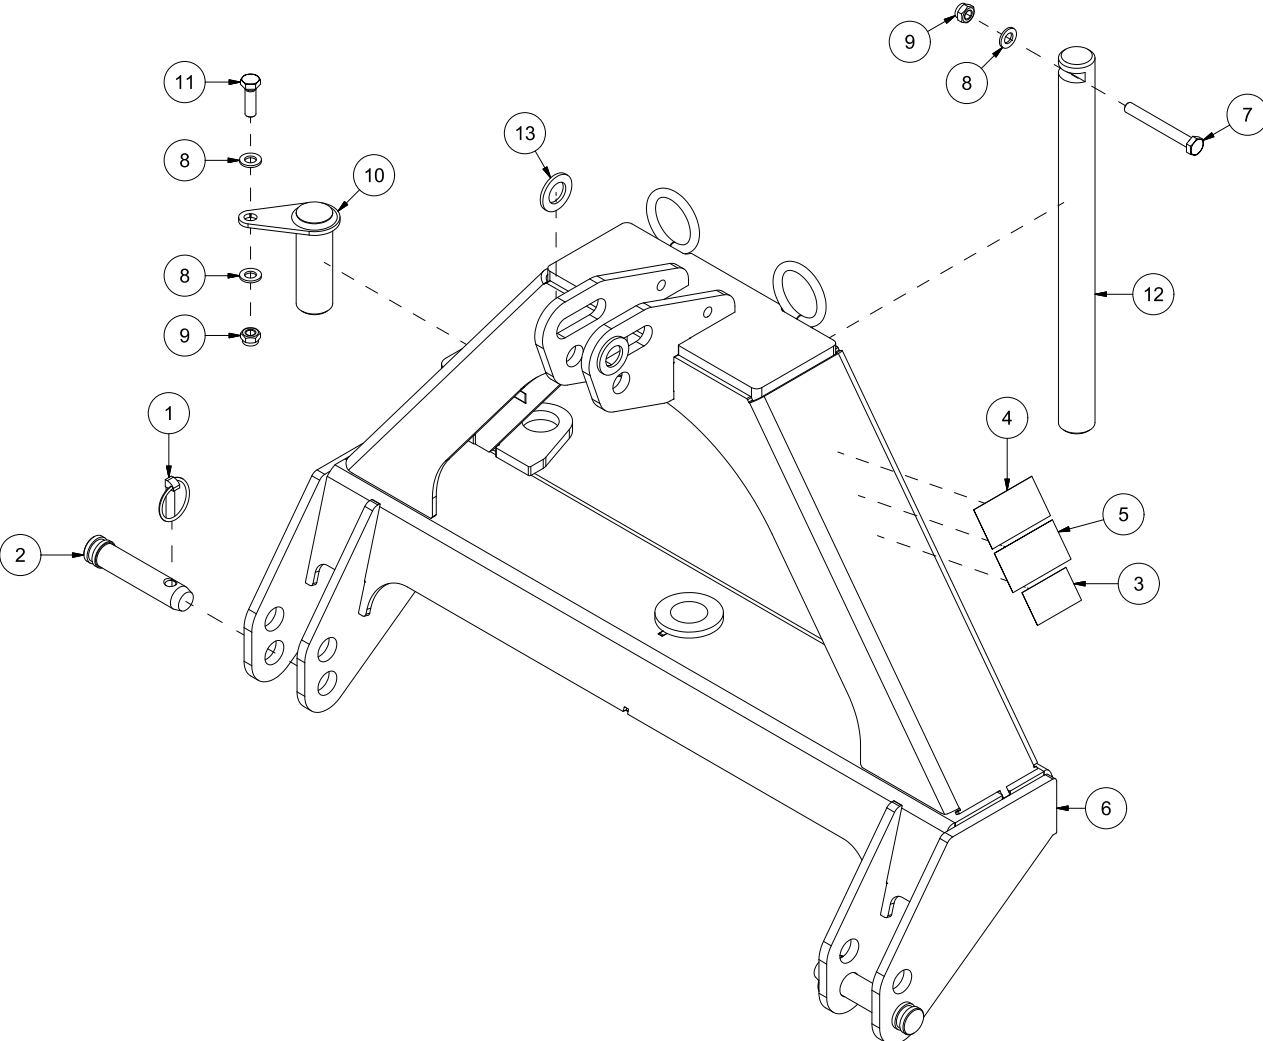

# HTS305 Spare parts catalogue

Serial number: from 130001 | up to 150006

CONTENT.....	2
23538001   THREE POINT LINKAGE .....	4
23538002   DRAWBAR .....	6
23538003   SCRAPER BLADE.....	8
23538004   ROTATING CYLINDER OF SCRAPER BLADE.....	10
23538005   BOOM SWING CYLINDER .....	12
23538006   LEFT SIDE SUPPORT WHEEL 6".....	14
23538007   RIGHT SIDE SUPPORT WHEEL 6".....	16
23538008   SUPPORT WHEEL CYLINDER.....	18
23538009   WHEEL TURNBUCKLE .....	20
23538010   FLAT WEAR STEEL .....	22
23538011   WEAR STEEL LOCKING HEAD SCREWS .....	24
23538012   WEAR STEEL WEDGE BOLTS .....	26
23538013   BOLTS WITHOUT WHEEL/TURNBUCKLE WHEEL .....	28
23538014   ONE SIDE WHEEL CYLINDER BOLTS.....	30
23538015   PERFORATED WEAR STEEL .....	32
23538016   WEAR STEEL ICE SCRAPER.....	34
23538017   TWO SIDES WHEEL CYLINDER BOLTS .....	36
23538018   LEFT SIDE SUPPORT WHEEL 5".....	38
23538019   RIGHT SIDE SUPPORT WHEEL 5".....	40
23538020   WEIGHT PACKAGE .....	42

Pos	Qty	Article no	Designation
1	2	2556142	Locking pin Ø10x40
2	2	2551730	Drawbar bolt cat. 2 Ø28x95
3	1	2935063	Sticker 68x40 CE
4	1	2935064	Sticker 90x48 Instruction manual
5	1	2935090	Sticker 90x48 Transportation position
6	1	12352057	Three-point linkage HTS
7	1	2422365	Hexagon screw M12x100 EIZn 8.8 DIN 933
8	3	2531069	Washer M12 EIZn DIN 125
9	2	2483611	Locking nut M12 EIZn DIN 985
10	1	12352023	Bolt Ø40
11	1	2422352	Hexagon screw M12x40 EIZn 8.8 DIN 933
12	1	12352022	Assembly bolt Ø40
13	2	2533095	Washer Ø26/45x4

Pos	Qty	Article no	Designation
1	9	12383012	Bolt Ø25 L2800