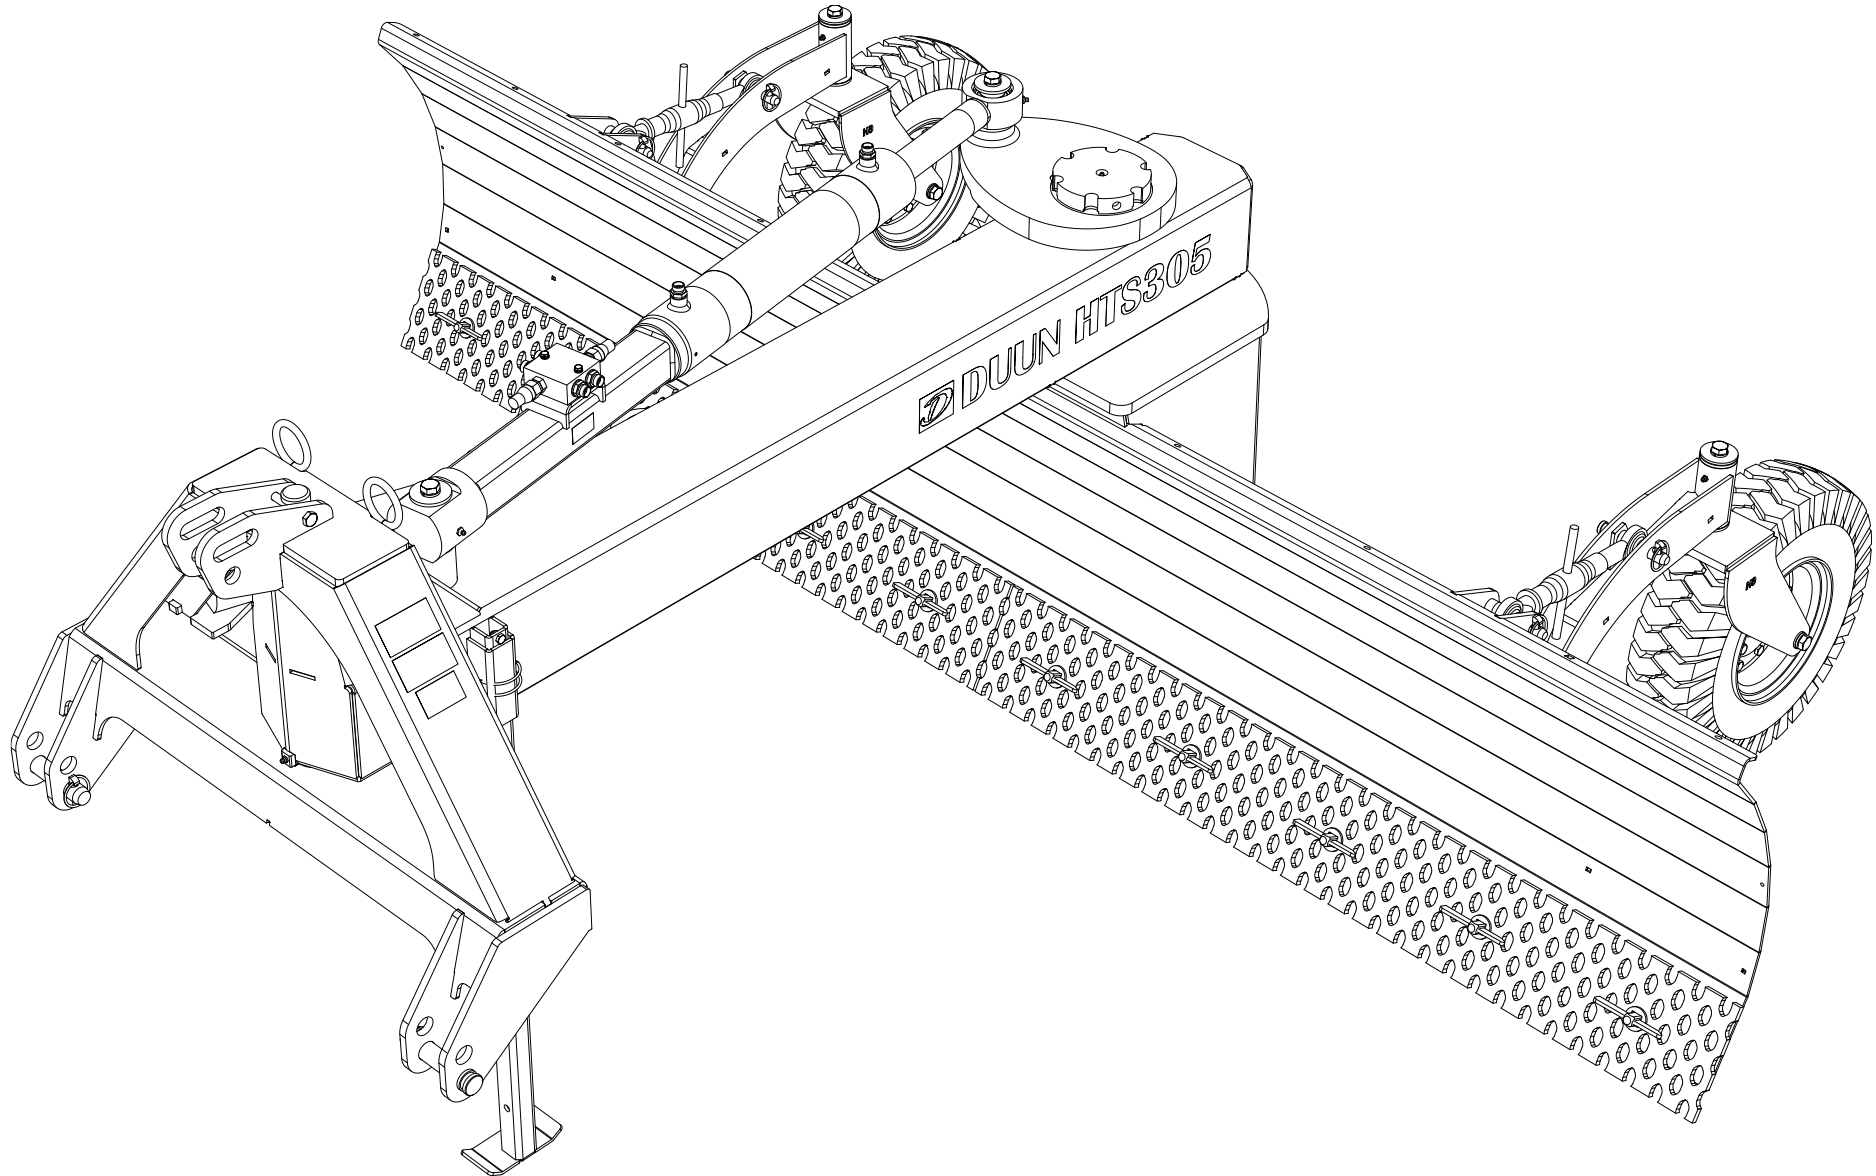

# HTS305 Spare parts catalogue

Serial number: from 130001 | up to 150006

CONTENT.....	2
23538001   THREE POINT LINKAGE .....	4
23538002   DRAWBAR .....	6
23538003   SCRAPER BLADE.....	8
23538004   ROTATING CYLINDER OF SCRAPER BLADE.....	10
23538005   BOOM SWING CYLINDER .....	12
23538006   LEFT SIDE SUPPORT WHEEL 6".....	14
23538007   RIGHT SIDE SUPPORT WHEEL 6".....	16
23538008   SUPPORT WHEEL CYLINDER.....	18
23538009   WHEEL TURNBUCKLE .....	20
23538010   FLAT WEAR STEEL .....	22
23538011   WEAR STEEL LOCKING HEAD SCREWS .....	24
23538012   WEAR STEEL WEDGE BOLTS .....	26
23538013   BOLTS WITHOUT WHEEL/TURNBUCKLE WHEEL .....	28
23538014   ONE SIDE WHEEL CYLINDER BOLTS.....	30
23538015   PERFORATED WEAR STEEL .....	32
23538016   WEAR STEEL ICE SCRAPER.....	34
23538017   TWO SIDES WHEEL CYLINDER BOLTS .....	36
23538018   LEFT SIDE SUPPORT WHEEL 5".....	38
23538019   RIGHT SIDE SUPPORT WHEEL 5".....	40
23538020   WEIGHT PACKAGE .....	42

Pos	Qty	Article no	Designation
1	2	2556142	Locking pin Ø10x40
2	2	2551730	Drawbar bolt cat. 2 Ø28x95
3	1	2935063	Sticker 68x40 CE
4	1	2935064	Sticker 90x48 Instruction manual
5	1	2935090	Sticker 90x48 Transportation position
6	1	12352057	Three-point linkage HTS
7	1	2422365	Hexagon screw M12x100 EIZn 8.8 DIN 933
8	3	2531069	Washer M12 EIZn DIN 125
9	2	2483611	Locking nut M12 EIZn DIN 985
10	1	12352023	Bolt Ø40
11	1	2422352	Hexagon screw M12x40 EIZn 8.8 DIN 933
12	1	12352022	Assembly bolt Ø40
13	2	2533095	Washer Ø26/45x4