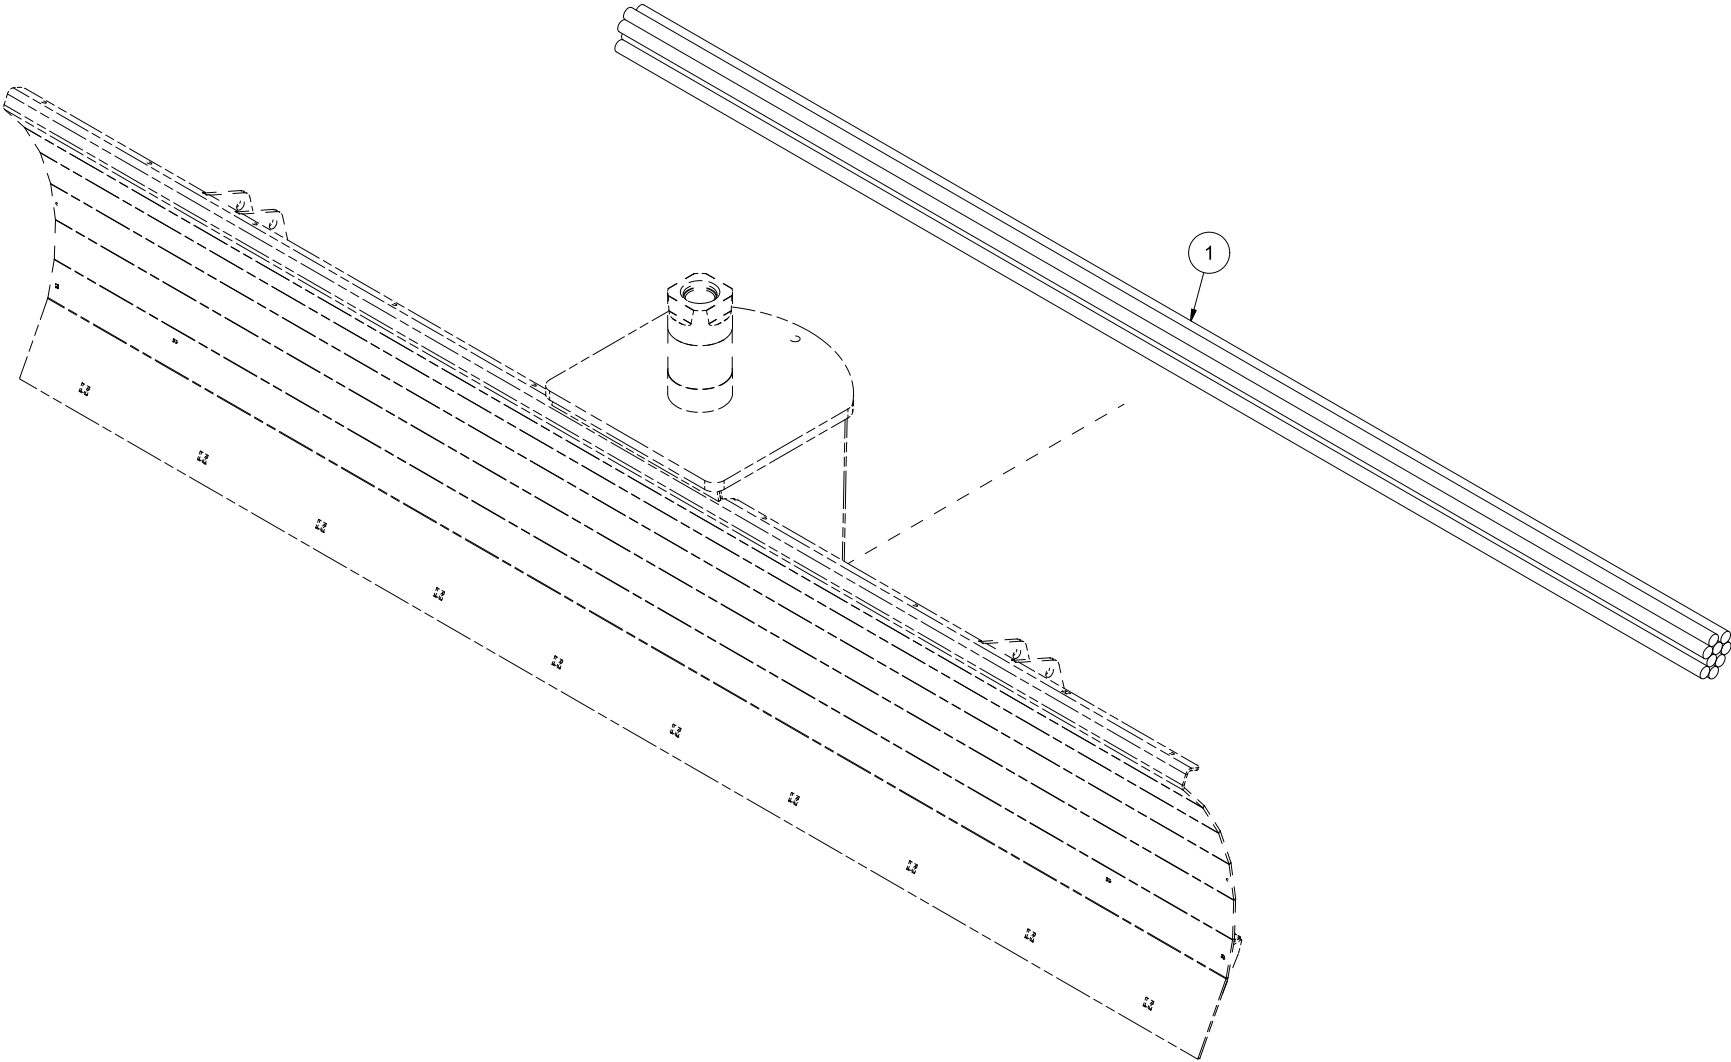

Pos	Qty	Article no	Designation
1	1	2483613	Locking nut M16 EIZn DIN 985
2	3	2531078	Washer M16 EIZn DIN 125
3	1	2422504	Hexagon screw M16x120 EIZn 8.8 DIN 931
4	2	2245023	Plastic bearing Ø39/48x15
5	1	2422485	Hexagon screw M16x30 EIZn 8.8 DIN 933
6	2	2534078	Spring washer M16 EIZn DIN 127
7	1	12352053	Washer Ø17/60x4
8	1	12352054	Wheel arm HTS
9	1	2478407	Grease nipple Straight M8
10	1	2941500	Wheel 5.00x8 6L Complete with hub
11	1	2422510	Hexagon screw M16x180 EIZn 8.8 DIN 931
12	1	2481613	Hexagon nut M16 EIZn DIN 934
13	1	12352046	Wheel fork 5" HTS